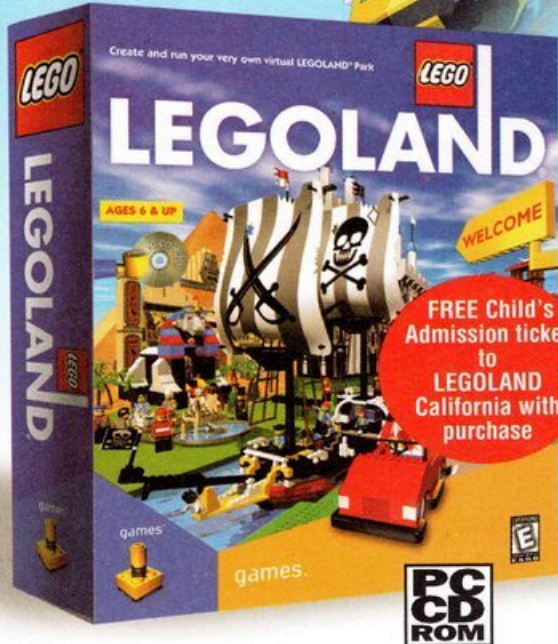

5. If, for any reason, the Sweepstakes cannot be conducted as planned by reason of infection by computer virus, unauthorized intervention, technical failures, or any other causes beyond the control of Sponsor which, in the sole opinion of Sponsor, corrupt or affect the administration, security, fairness, integrity or proper conduct of the Internet portion of this Sweepstakes, Sponsor reserves the right in its sole discretion to cancel, terminate, modify or suspend this Sweepstakes or any drawing(s) and may conduct a drawing and select a winner from among all entries received prior to the action taken. No substitution or transfer of prize permitted. All U.S. federal, state, local, and Canadian municipal and provincial taxes are the sole responsibility of winner. All U.S. federal, state, local, and Canadian municipal and provincial laws and regulations apply. Grand Prize winner must sign and return an Affidavit of Eligibility/Release of Liability/Prize Acceptance Form within 15 days of attempted notification. Noncompliance within this time period may result in disqualification and an alternate may be selected. If Grand Prize winner is a minor, the prize will be awarded in the name of his/her parent or legal guardian who must accompany minor on trip. If potential winner is a Canadian resident, he/she must correctly answer a time-limited antirealist skill question in order to be declared the winner. Grand Prize trip must be taken within one year from the date of notification. Winner and guests must travel together. Rental car portion of prize subject to rental car company's standard restrictions. Any winner whose residence is within 50 miles of trip destination will not receive air transportation portion of prize. All travelers must sign and return a Release of Liability and possess all necessary travel documents (e.g., photo I.D.) prior to departure. LEGO reserves the right to substitute prize of equal or greater value. Acceptance of prize constitutes permission to the sponsor and its agencies to use winner's name and/or likeness for purposes of advertising and trade without further compensation, unless prohibited by law. By accepting prize, winner agrees to hold sponsor, their respective directors, officers, employees and assigns, harmless against any and all claims and liability arising out of use of prize. Winner assumes all liability for any injury or damage caused, or claimed to be caused, by participation in this promotion or use or redemption of any prize. By participating in this promotion, entrants agree to be bound by the Official Rules and the decisions of the judges. Sponsors not responsible for any typographical or other error in the printing of the offer, administration of the sweepstakes or in the announcement of the prize. Purchase or acceptance of a product offer does not improve your chances of winning.

**FREE Child's
Admission ticket
to
LEGOLAND
California with
purchase**

**PC
CD
ROM**